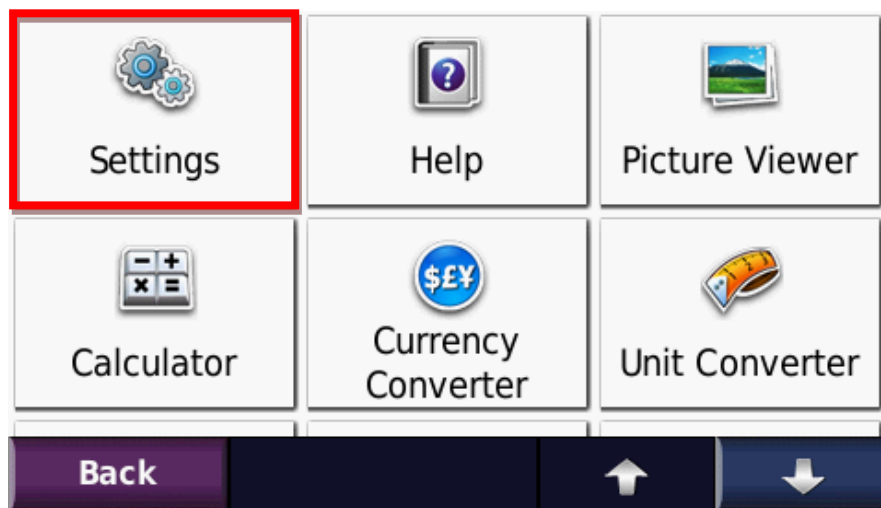

To view the UNIT ID of the device (for example, a nuvi series of car GPS), run the following series of actions

 **System**

GPS Simulator

Usage Mode

Units

D

**About**

**nüvi 200W**  
**Software Version 4.00**  
Unit ID: **3410882345**  
Audio Version: 2.10  
GPS SW Version: 3.00s