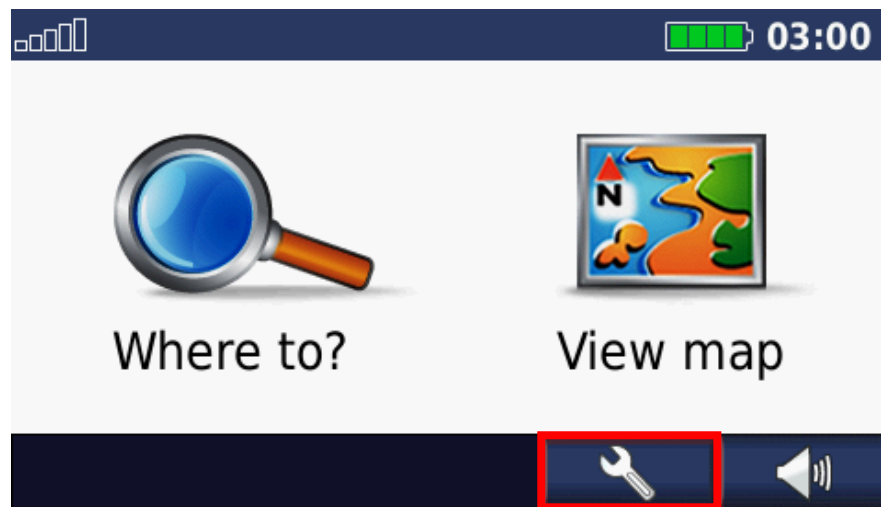

To view the UNIT ID of the device (for example, a nuvi series of car GPS), run the following series of actions

 **System**

GPS Simulator

Usage Mode

Units

D

**About**

**nüvi 200W**  
**Software Version 4.00**  
Unit ID: **3410882345**  
Audio Version: 2.10  
GPS SW Version: 3.00s